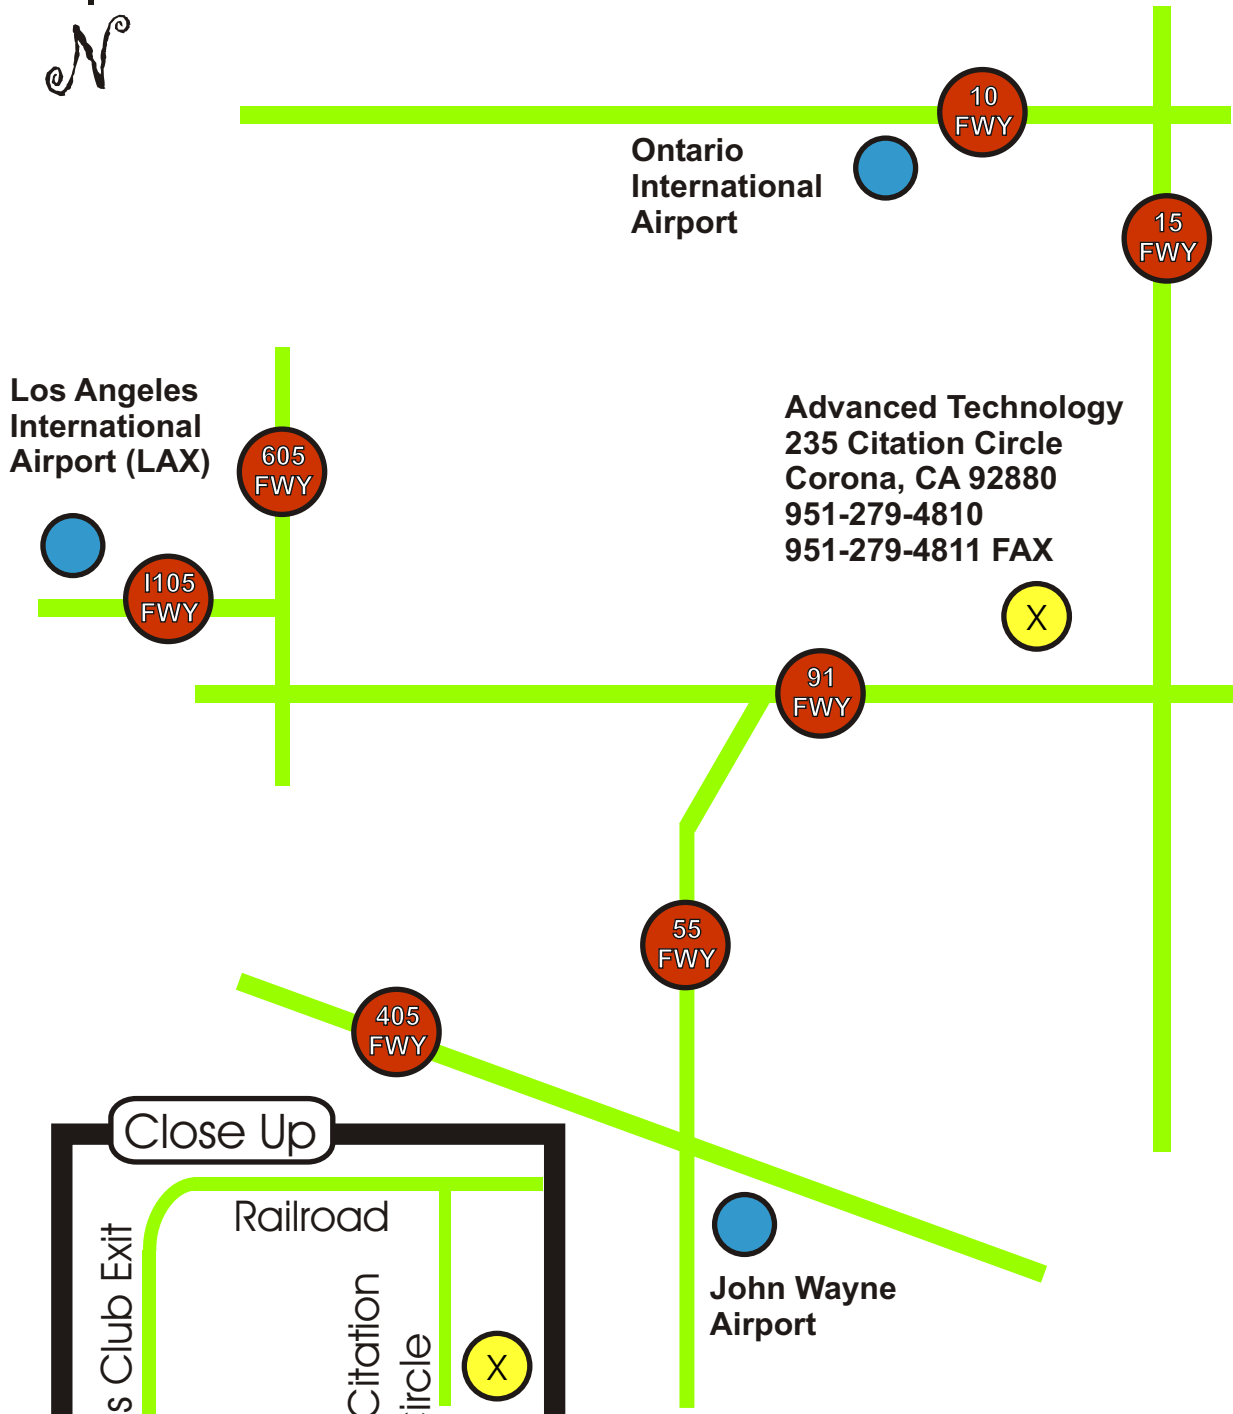

Click on a blue circle next to an airport for directions in your browser from that airport to Advanced Technology.

Advanced Technology
 235 Citation Circle
 Corona, CA 92880
 951-279-4810
 951-279-4811 FAX

Approximate distances and travel times from major area airports:
 LAX: 53 miles 1 hour with no traffic
 Ontario: 21 miles 30 mins with no traffic
 John Wayne: 29 miles 40 mins with no traffic